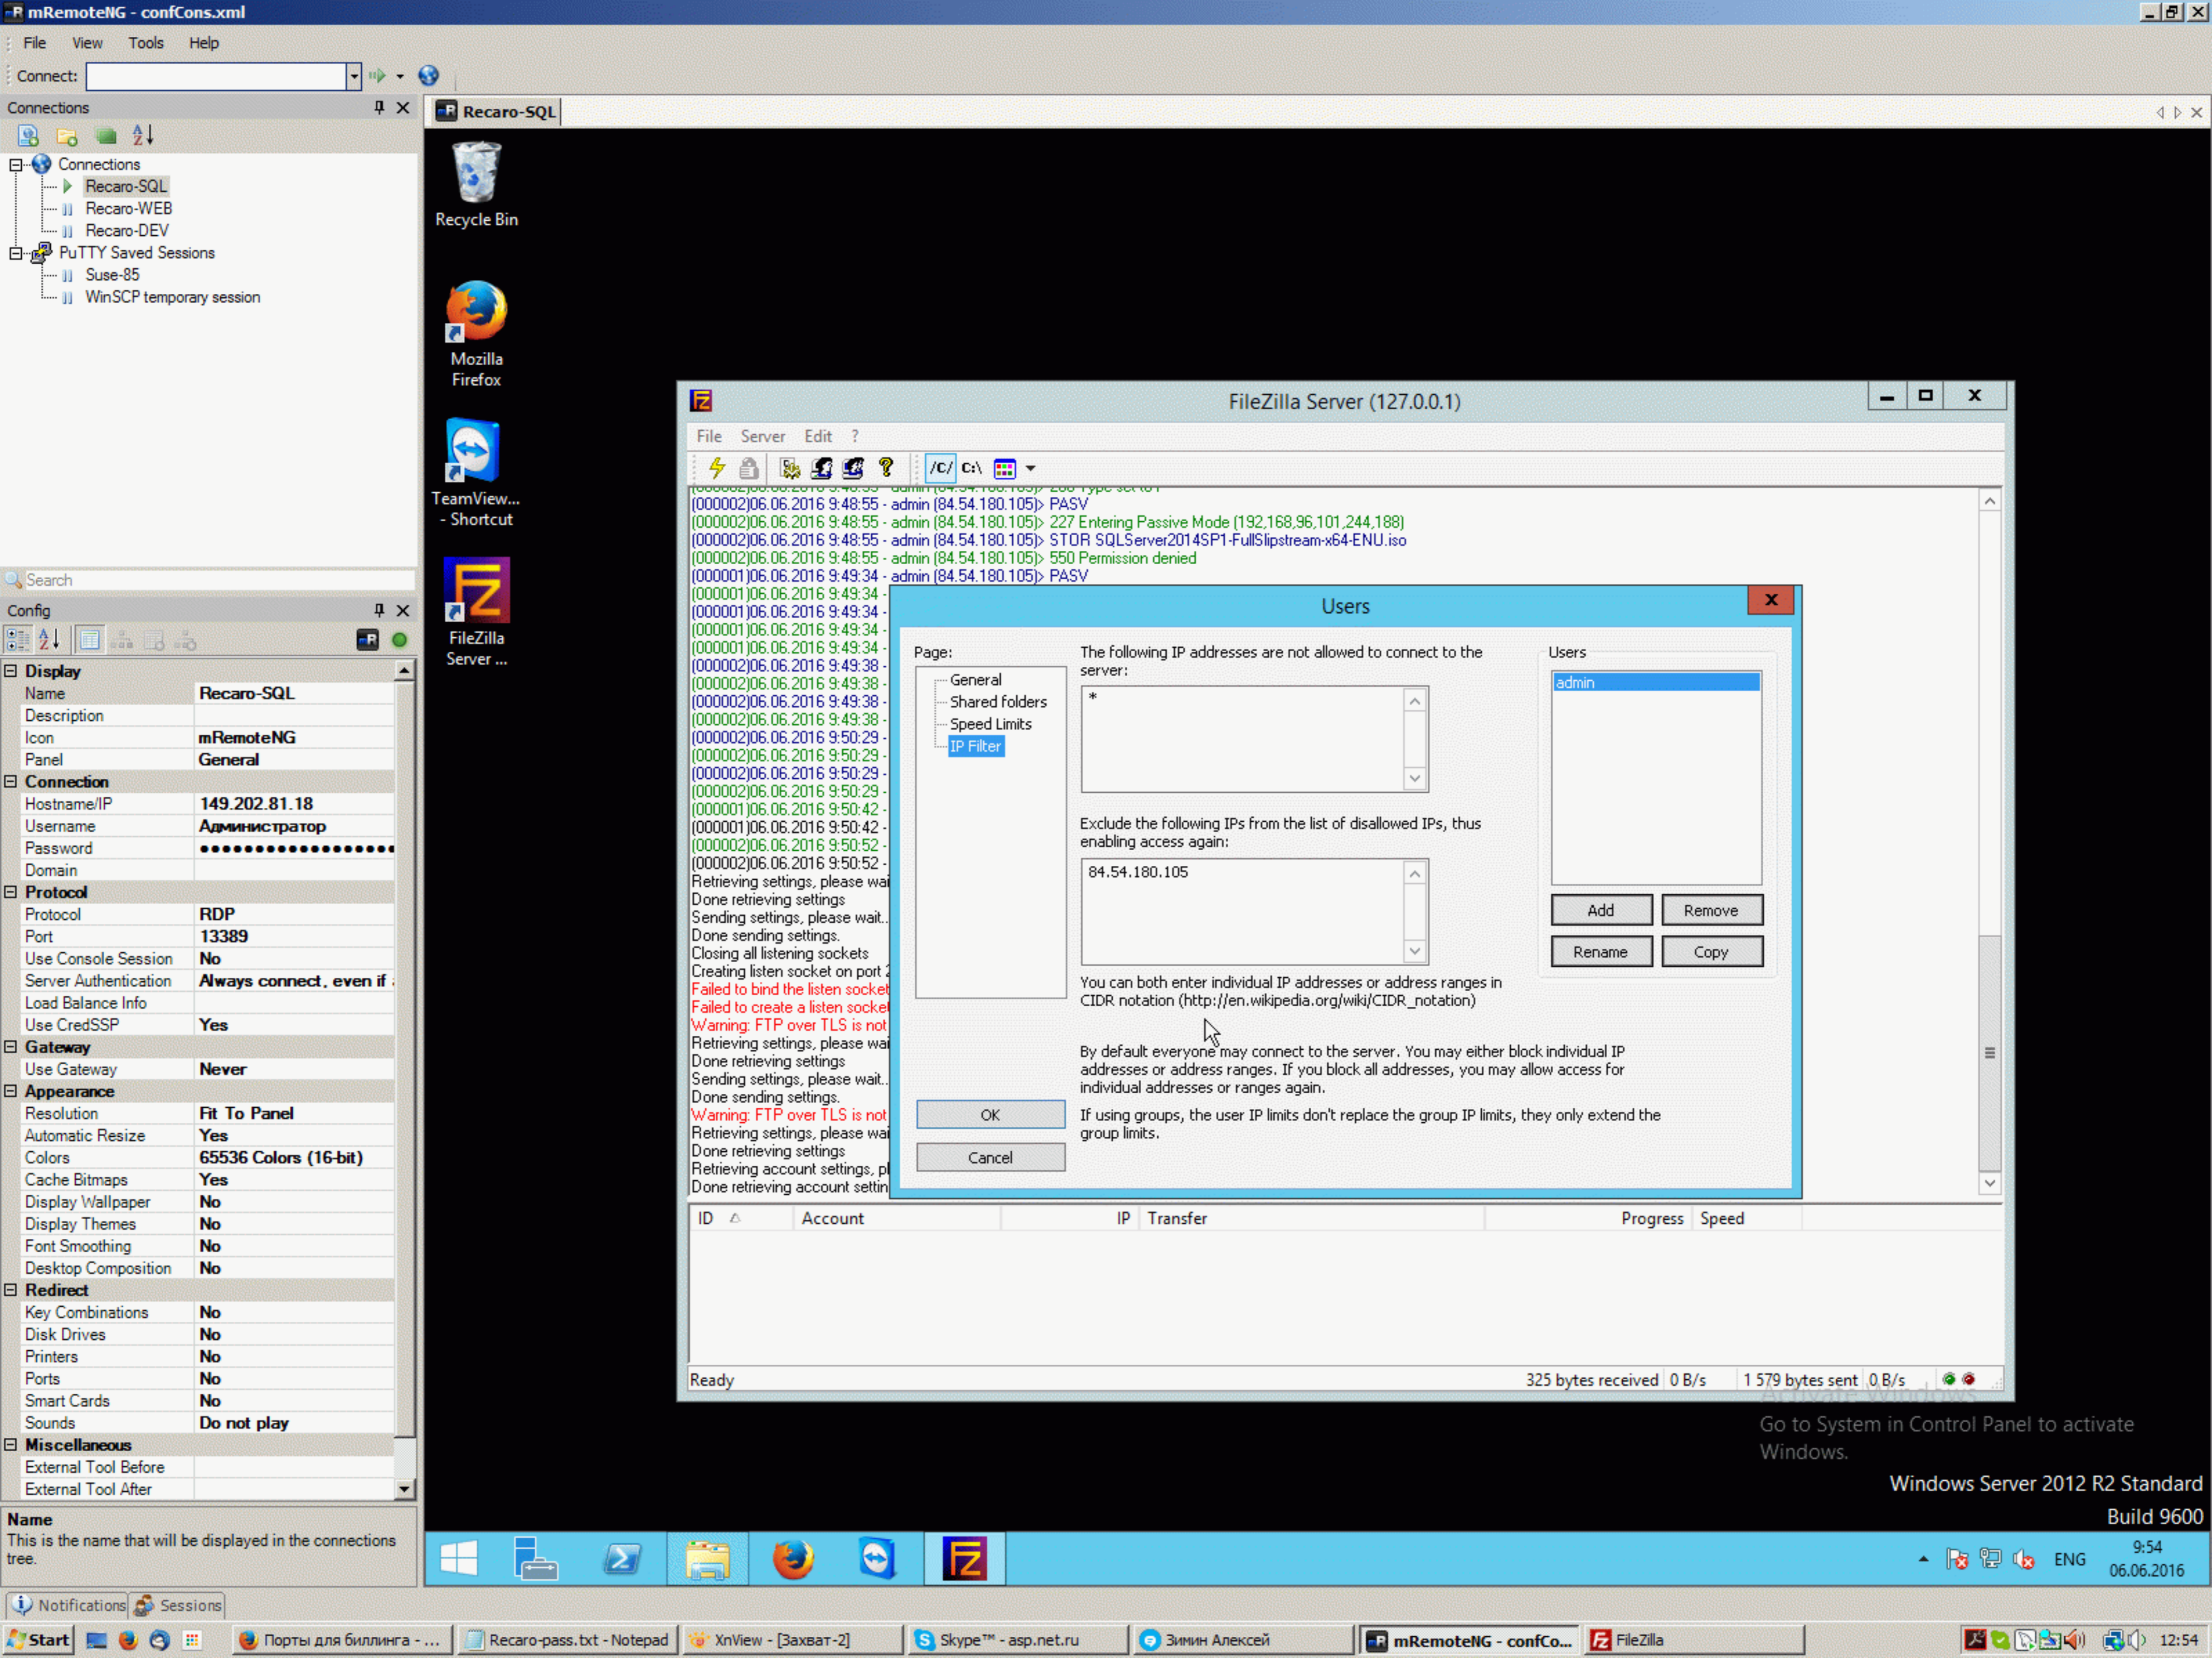

mRemoteNG - confCons.xml

File View Tools Help

Connect: [ ]

Connections

- Connections
  - Recaro-SQL
    - Recaro-WEB
    - Recaro-DEV
  - PUTTY Saved Sessions
    - Suse-85
    - WinSCP temporary session

Search

Config

Display

Name	Recaro-SQL
Description	
Icon	mRemoteNG
Panel	General

Connection

Hostname/IP	149.202.81.18
Username	Администратор
Password	.....
Domain	

Protocol

Protocol	RDP
Port	13389
Use Console Session	No
Server Authentication	Always connect, even if...
Load Balance Info	
Use CredSSP	Yes

Gateway

Use Gateway	Never

Appearance

Resolution	Fit To Panel
Automatic Resize	Yes
Colors	65536 Colors (16-bit)
Cache Bitmaps	Yes
Display Wallpaper	No
Display Themes	No
Font Smoothing	No
Desktop Composition	No

Redirect

Key Combinations	No
Disk Drives	No
Printers	No
Ports	No
Smart Cards	No
Sounds	Do not play

Miscellaneous

External Tool Before	
External Tool After	

Name

This is the name that will be displayed in the connections tree.

Recaro-SQL

Recycle Bin

Mozilla Firefox

TeamView... - Shortcut

FileZilla Server ...