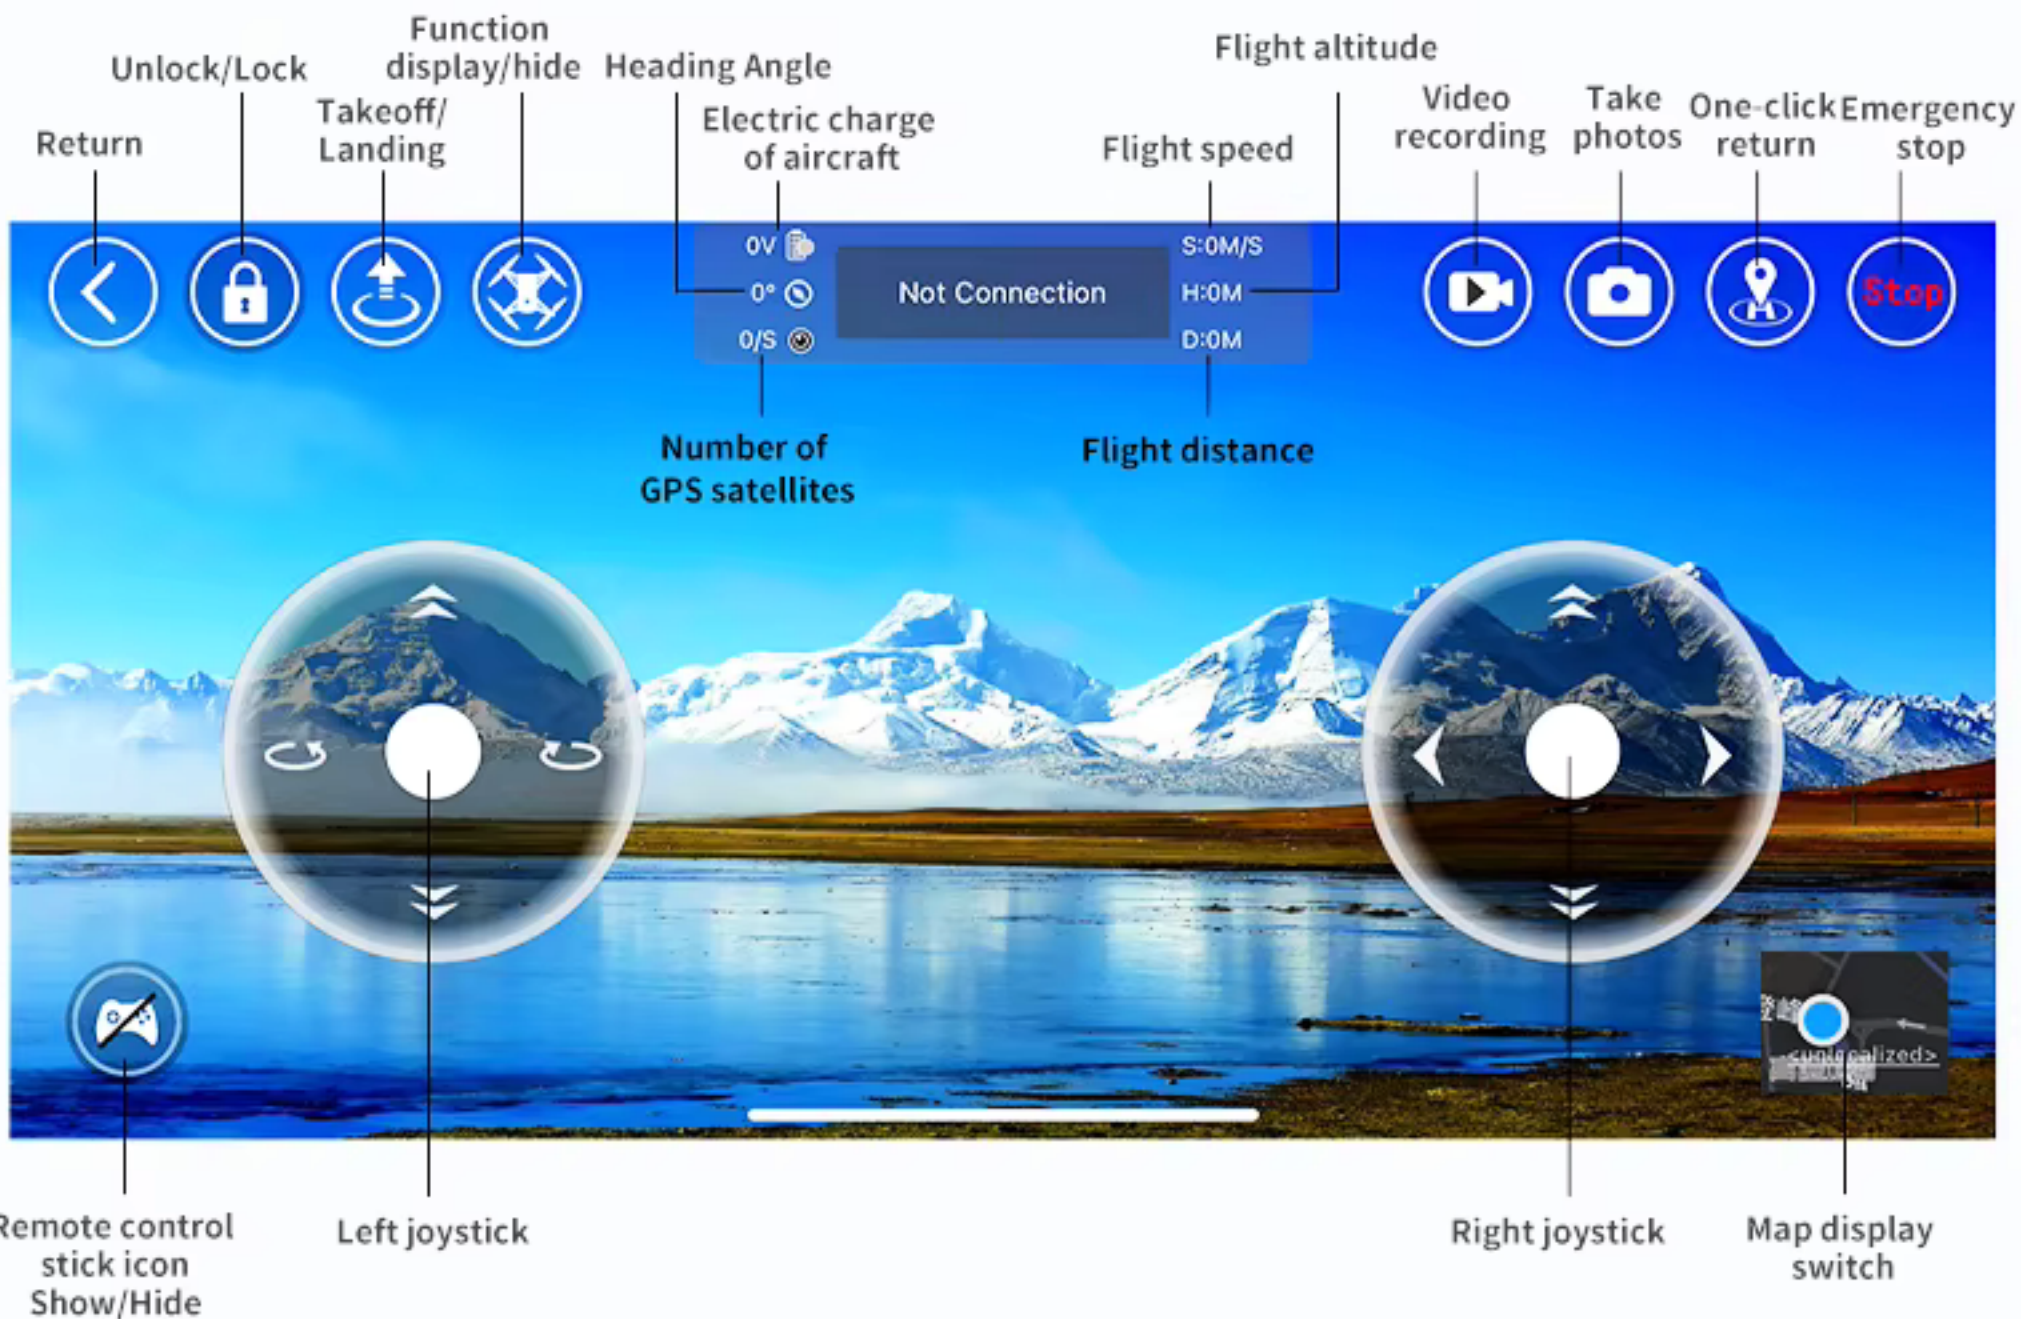

Remote control image transmission

Mobile phone image transmission

Track-based flight

Draw the flight destination you want on the APP
All can achieve custom routes.

Outdoor GPS positioning indoors Fixed-point, dual- optical flow fixed-point

Flight system: Optical flow hover positioning

Shooting system: High-definition camera

Battery capacity: 3.7V 2000mAh

Flight altitude: 300 meters

Remote distance: About 3,000 meters

Flight time: About 20 minutes

Folding size: 9*14*5CM

Expand size: 27*26*5CM

Product color: Grey/Black

Product Features:

GPS intelligent positioning, high-definition aerial photography, intelligent obstacle avoidance, one-click takeoff and landing, headless mode, optical flow hover positioning, one-click return, 50x zoom, gesture photo/video taking, intelligent following, trajectory flight, beauty filter, MV production, folding body, speed switching, real-time image transmission, multi-lens switching

AERIAL DRONE

Color display

black

Grayish white

AERIAL DRONE

Remote Control Guide

APP interface

AERIAL DRONE