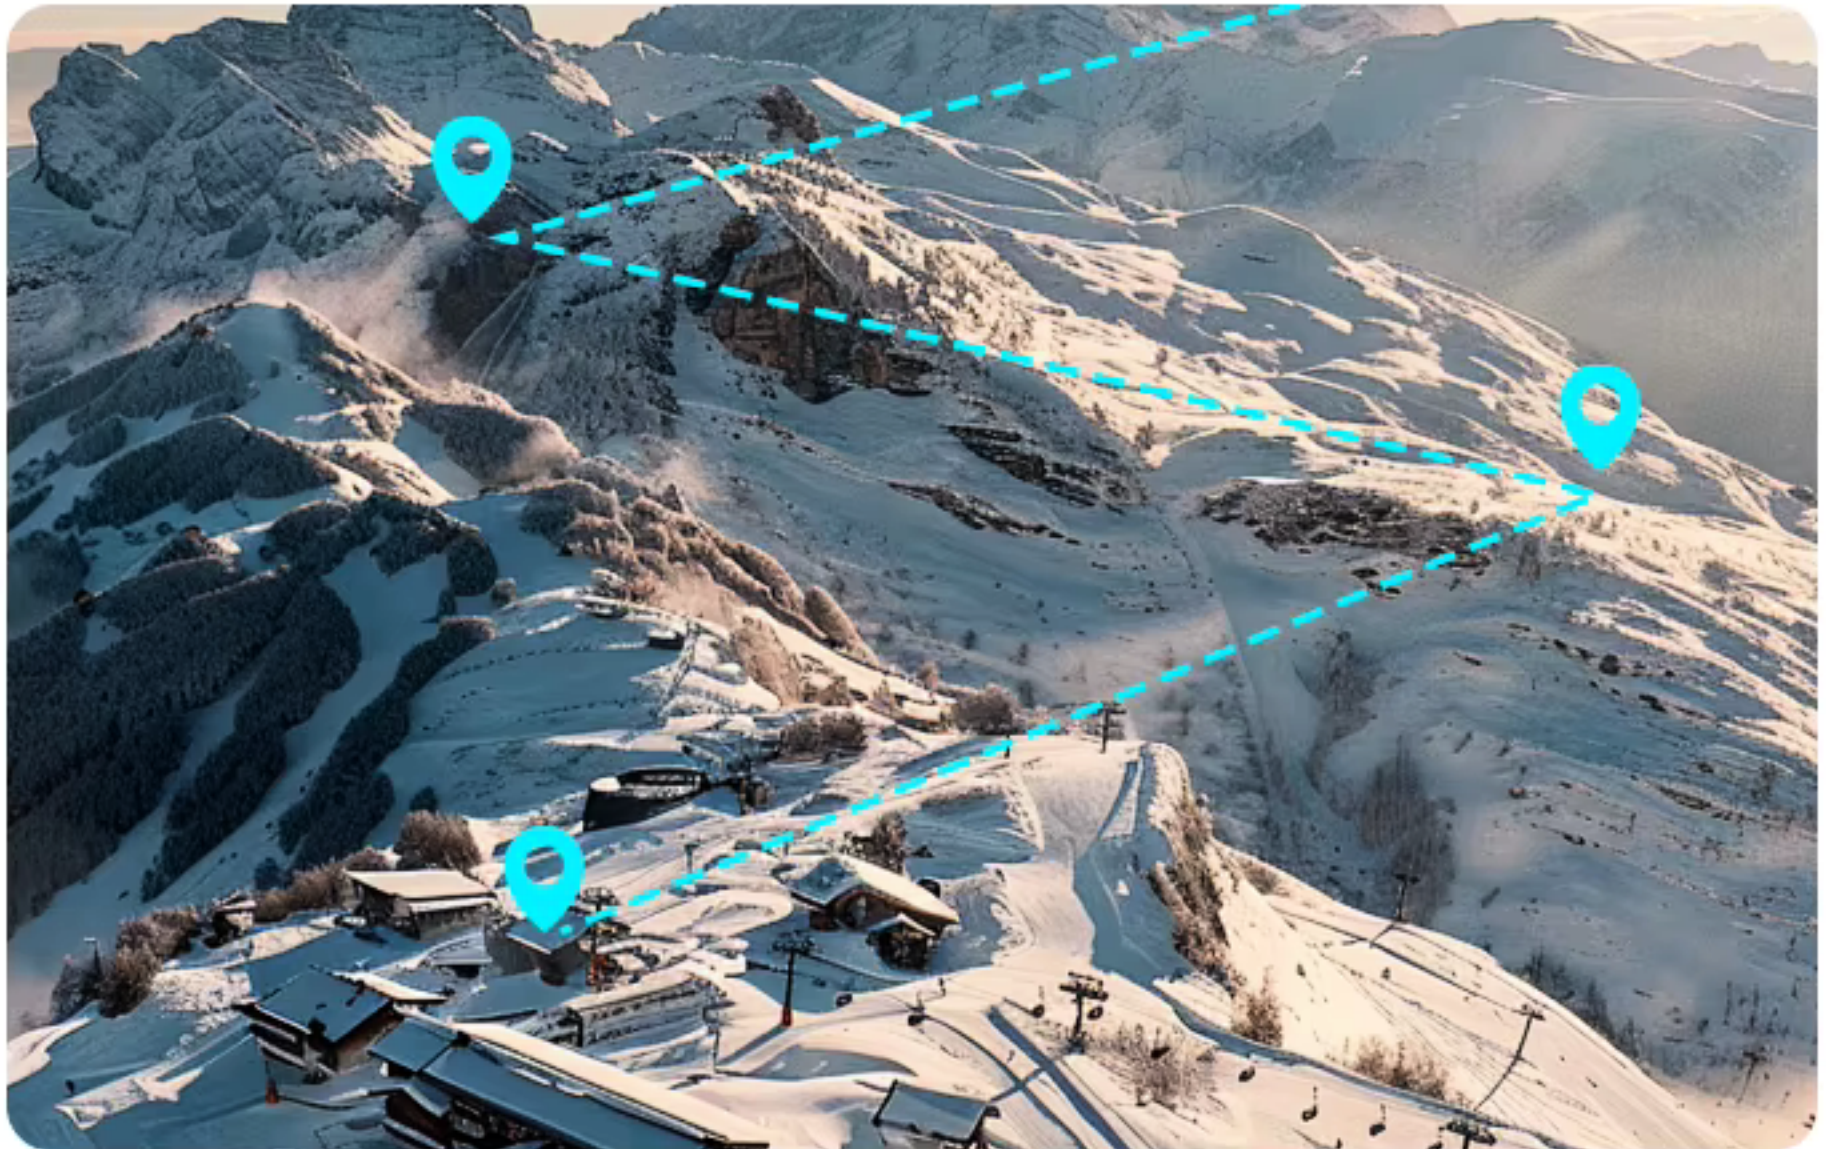

You can watch the images captured by drones in real time,
with high-definition transmission and no delay. The remote
control can be upgraded to watch with a screen

The monitor can be viewed in dual modes via mobile APP or remote control

Remote control image transmission

Mobile phone image transmission

Track-based flight

Draw the flight destination you want on the APP
All can achieve custom routes.

Outdoor GPS positioning indoors Fixed-point, dual- optical flow fixed-point

During flight, the downward-looking visual perception system can accurately identify obstacles below, which the unmanned aerial vehicle encounters. When encountering obstacles, it will automatically hover stably, further enhancing flight safety. There is no need to throttle to control the altitude. It's easy to get started, allowing you to fly with peace of mind.

There is a light flow
hover shooting scene

The image captured by
hovering without light flow

90° Electrically adjustable camera Record the wonderful moments

High-definition electrically adjustable camera, 8K shooting of multi-angle beautiful scenery, easy to switch to vertical screen mode on mobile phone, clear picture
No graininess, every shot is a masterpiece.