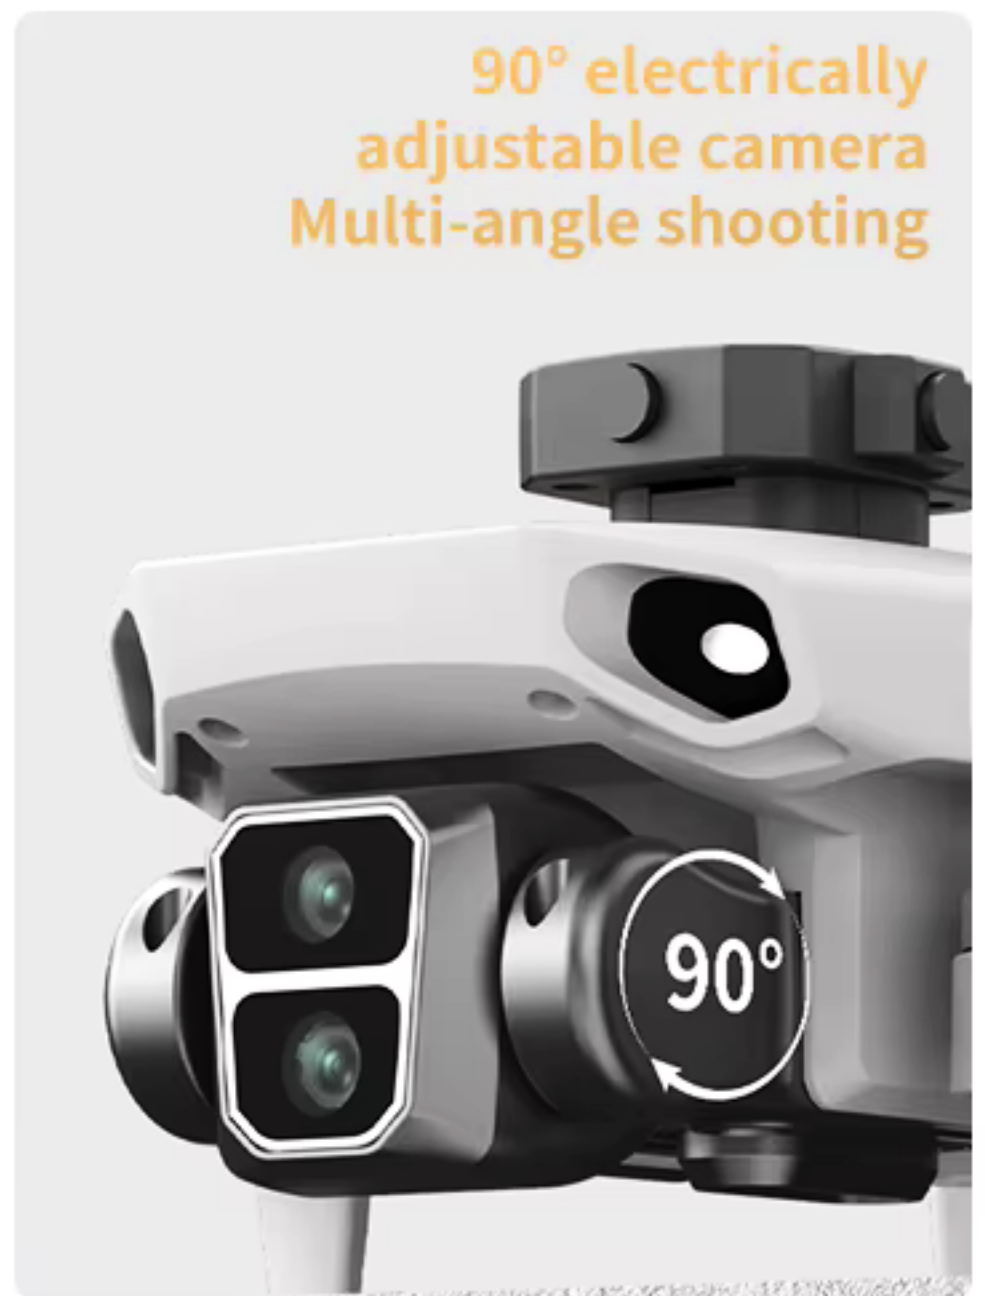

BATTERY

L106-1PRO

3.7V 2000mAh

The breakthrough battery technology enables each aerial photography flight to last longer and capture more wonderful moments.

Flight Time

20 min

AERIAL DRONE

Premium Images Fly across the sky

AERIAL DRONE

Eight Reasons

20-minute ultra-long battery life
Shoot calmly

90° electrically adjustable camera
Multi-angle shooting

Intelligent obstacle avoidance
Travel freely

Intelligent chip

4.5"
Large-screen remote control

8K

Picture quality

90°

Electric adjustment

110°

Wide-angle shooting

Lightweight and foldable body

Portable and worry-free