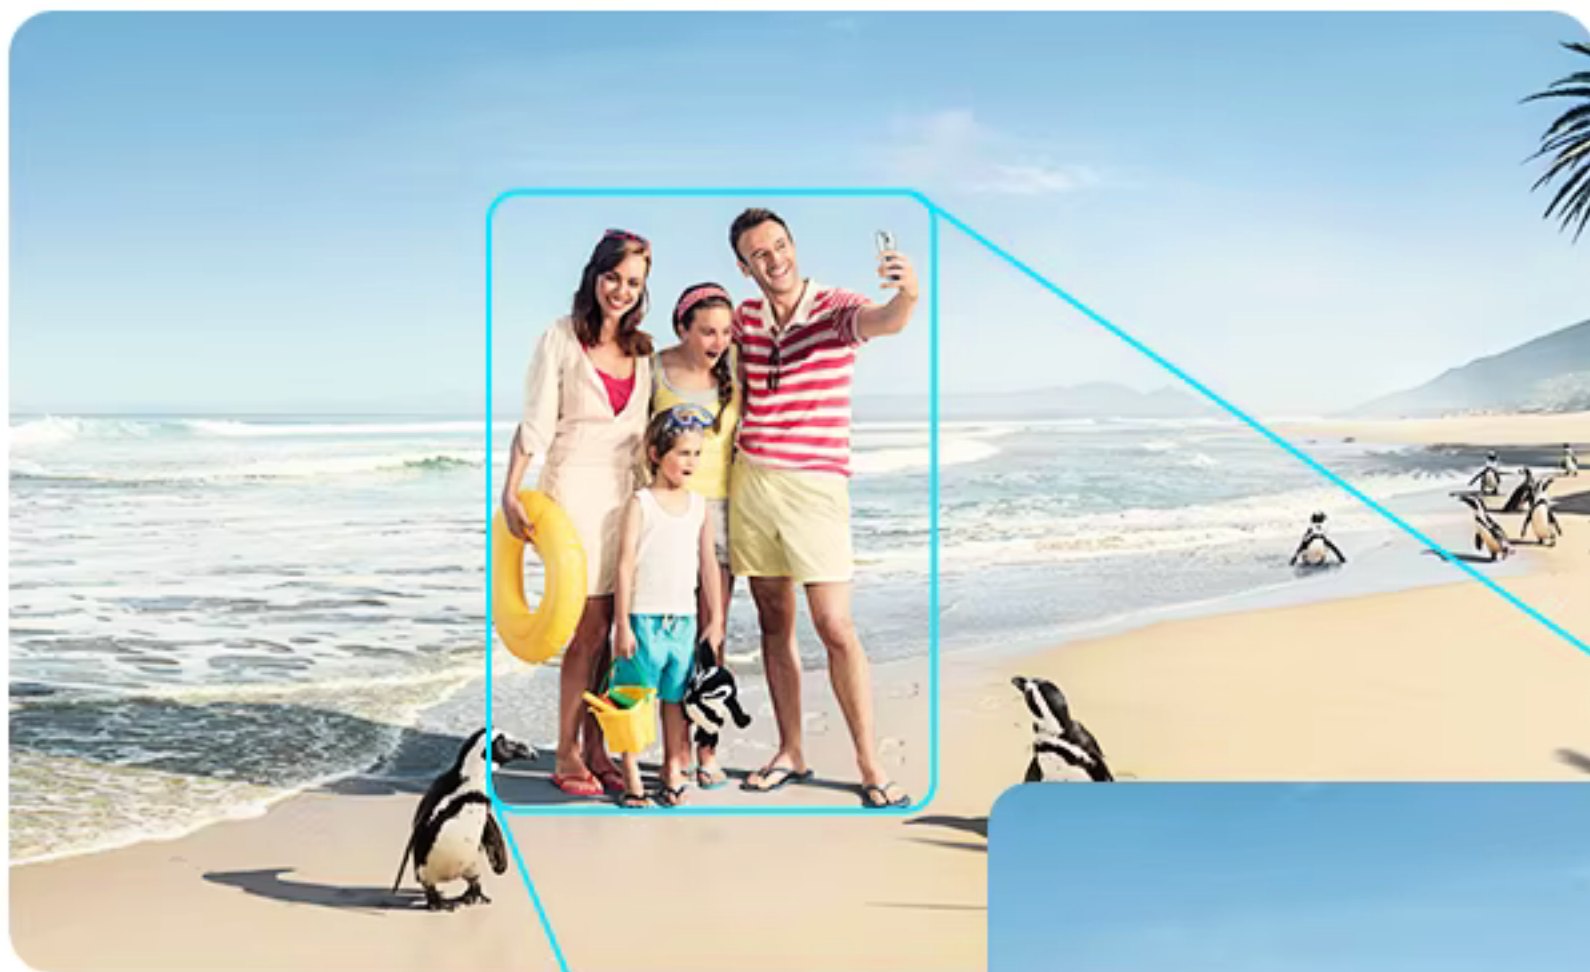

Remote control image transmission

Mobile phone image transmission

Track-based flight

Draw the flight destination you want on the APP
All can achieve custom routes.

Outdoor GPS positioning indoors Fixed-point, dual- optical flow fixed-point

During flight, the downward-looking visual perception system can accurately identify obstacles below, which the unmanned aerial vehicle encounters. When encountering obstacles, it will automatically hover stably, further enhancing flight safety. There is no need to throttle to control the altitude. It's easy to get started, allowing you to fly with peace of mind.

There is a light flow
hover shooting scene

The image captured by
hovering without light flow

90° Electrically adjustable camera Record the wonderful moments

High-definition electrically adjustable camera, 8K shooting of multi-angle beautiful scenery, easy to switch to vertical screen mode on mobile phone, clear picture
No graininess, every shot is a masterpiece.

8K

Picture quality

90°

Electric adjustment

110°

Wide-angle shooting

Lightweight and foldable body

Portable and worry-free